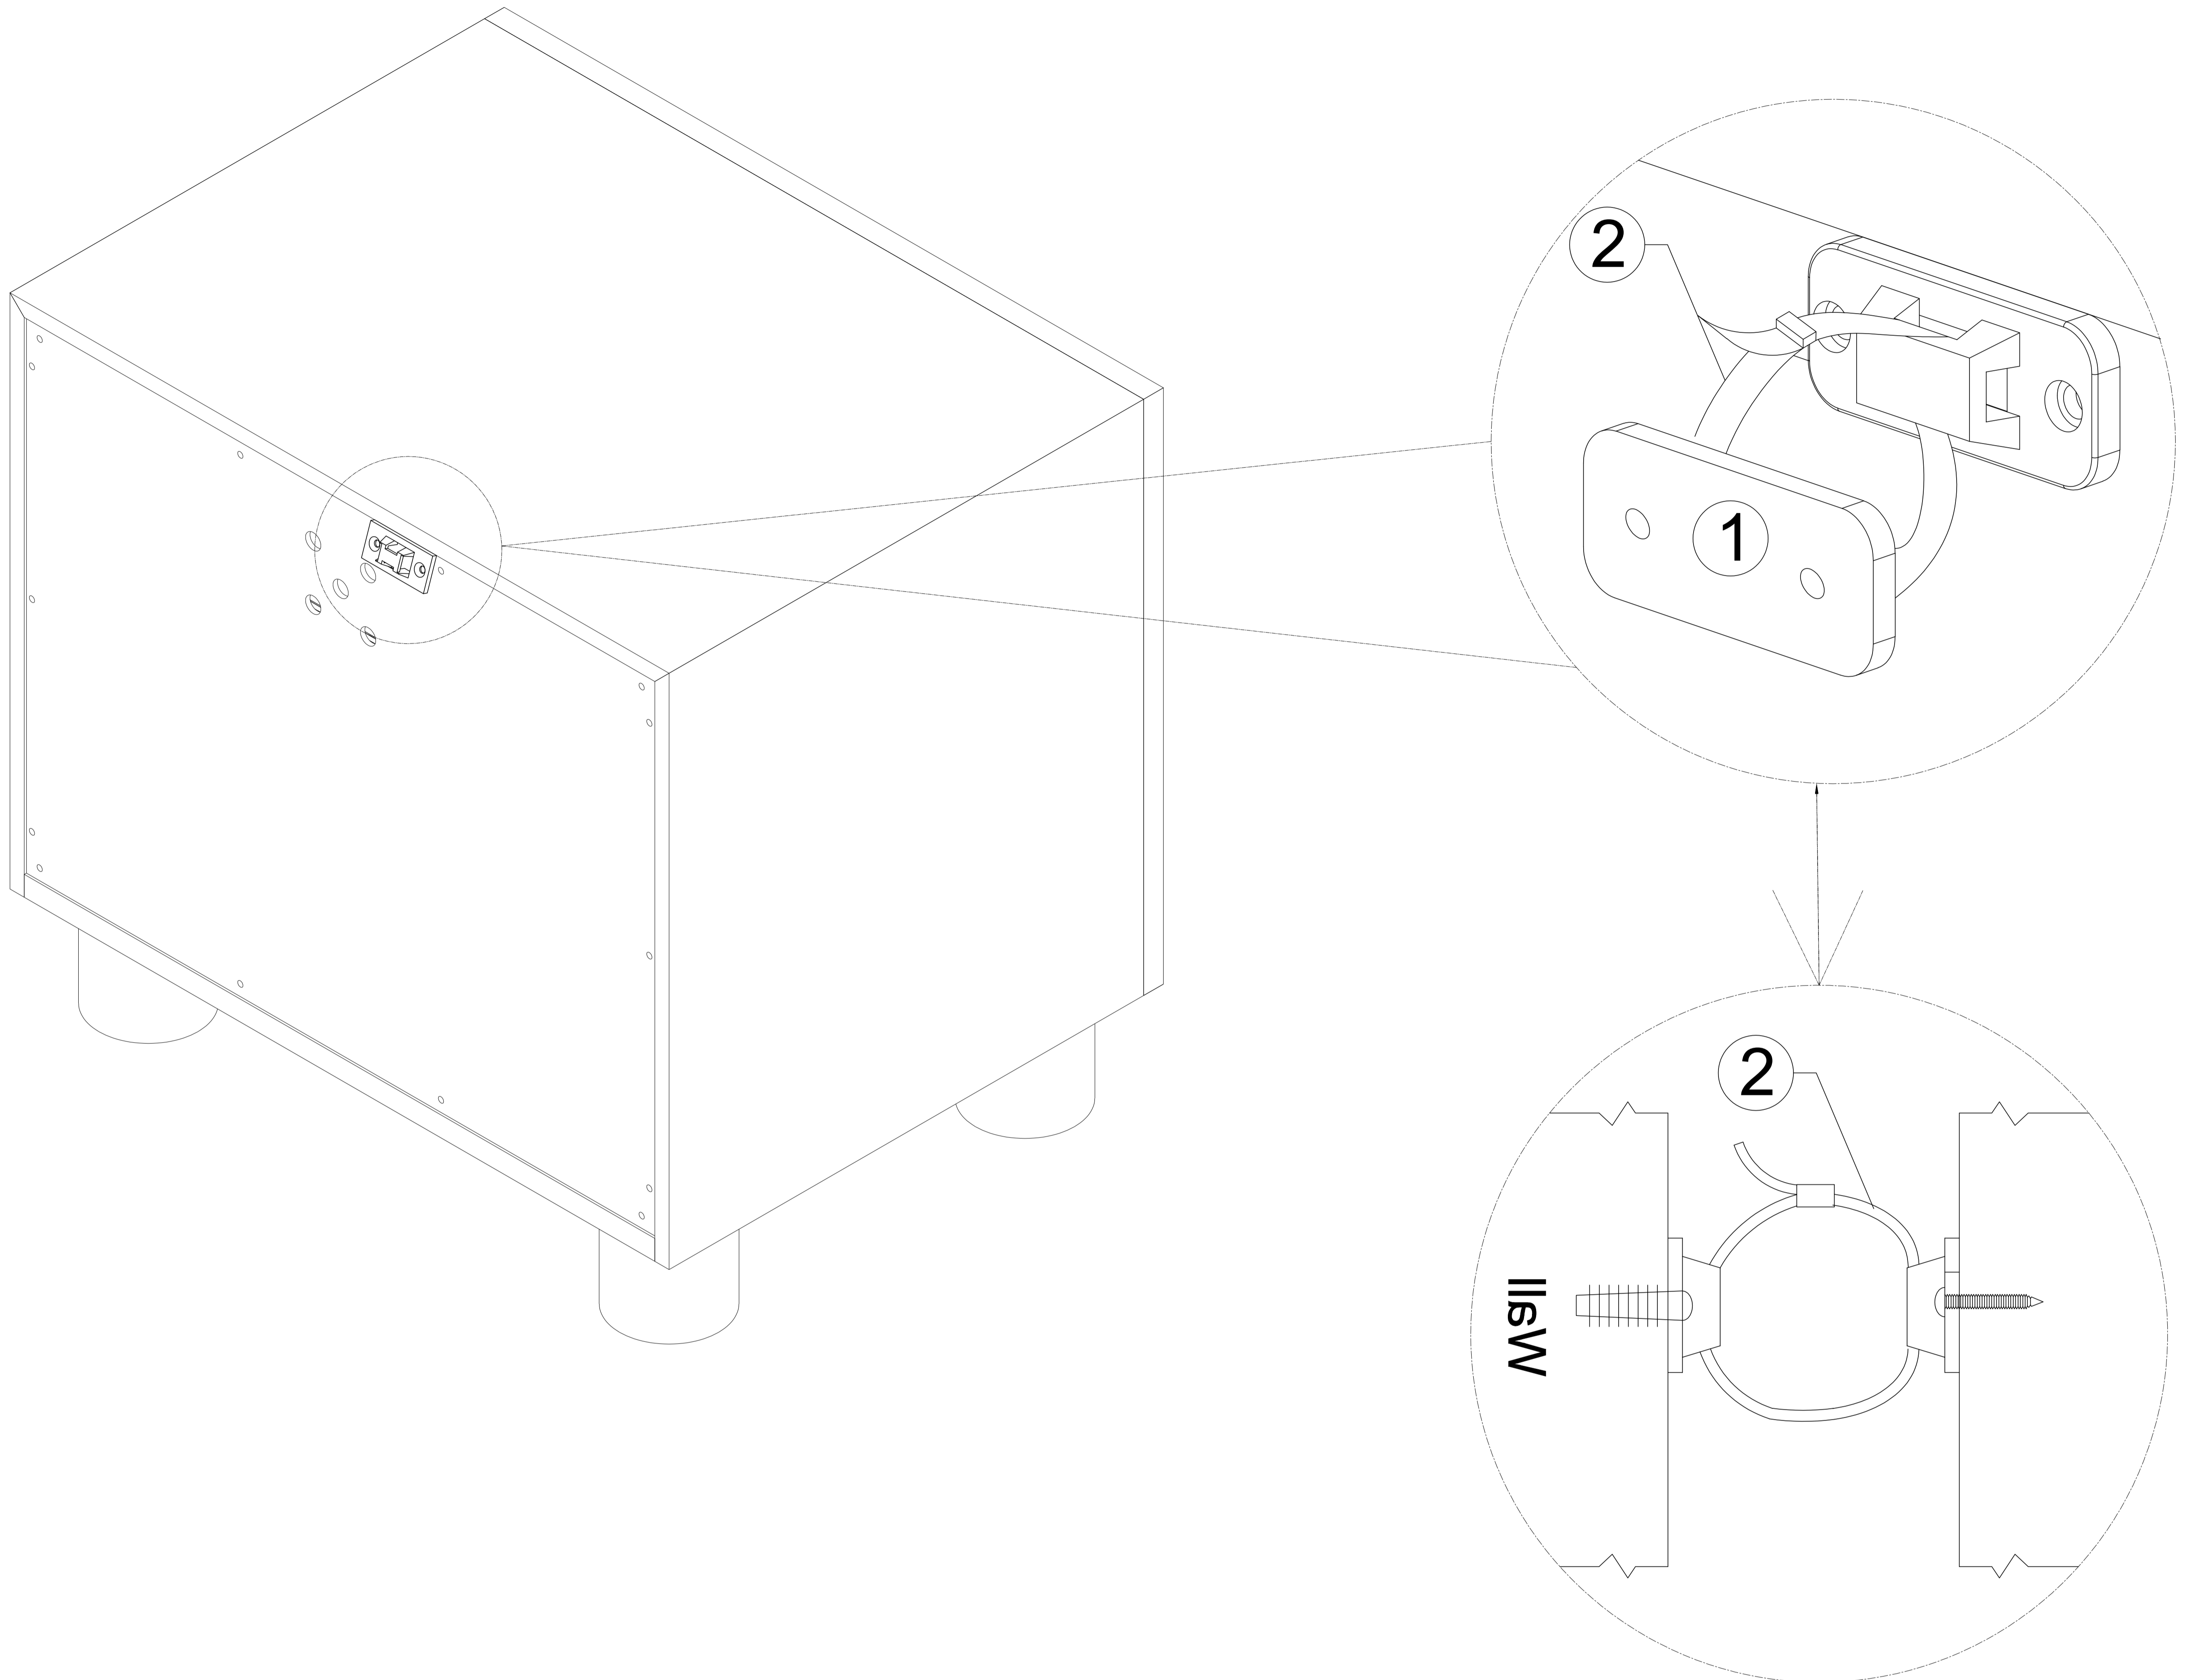

No	Name of Hardware	Q.ty
①	Plastic bracket 	2
②	Tie 	1
③	Screw Ø4x20 	2

1

2

WARNING

Children have died from furniture tipover.

ALWAYS secure this furniture with an anchor device.

Check anchors regularly

Never allow children to stand, climb or hang on drawers, doors, or shelves.

Use drawer locks to prevent children climbing.

Never open more than one drawer at a time.

Place heavy items down low.

Never place a television on this furniture.

C1 Clothing Storage & Bookcase

Safety Instructions